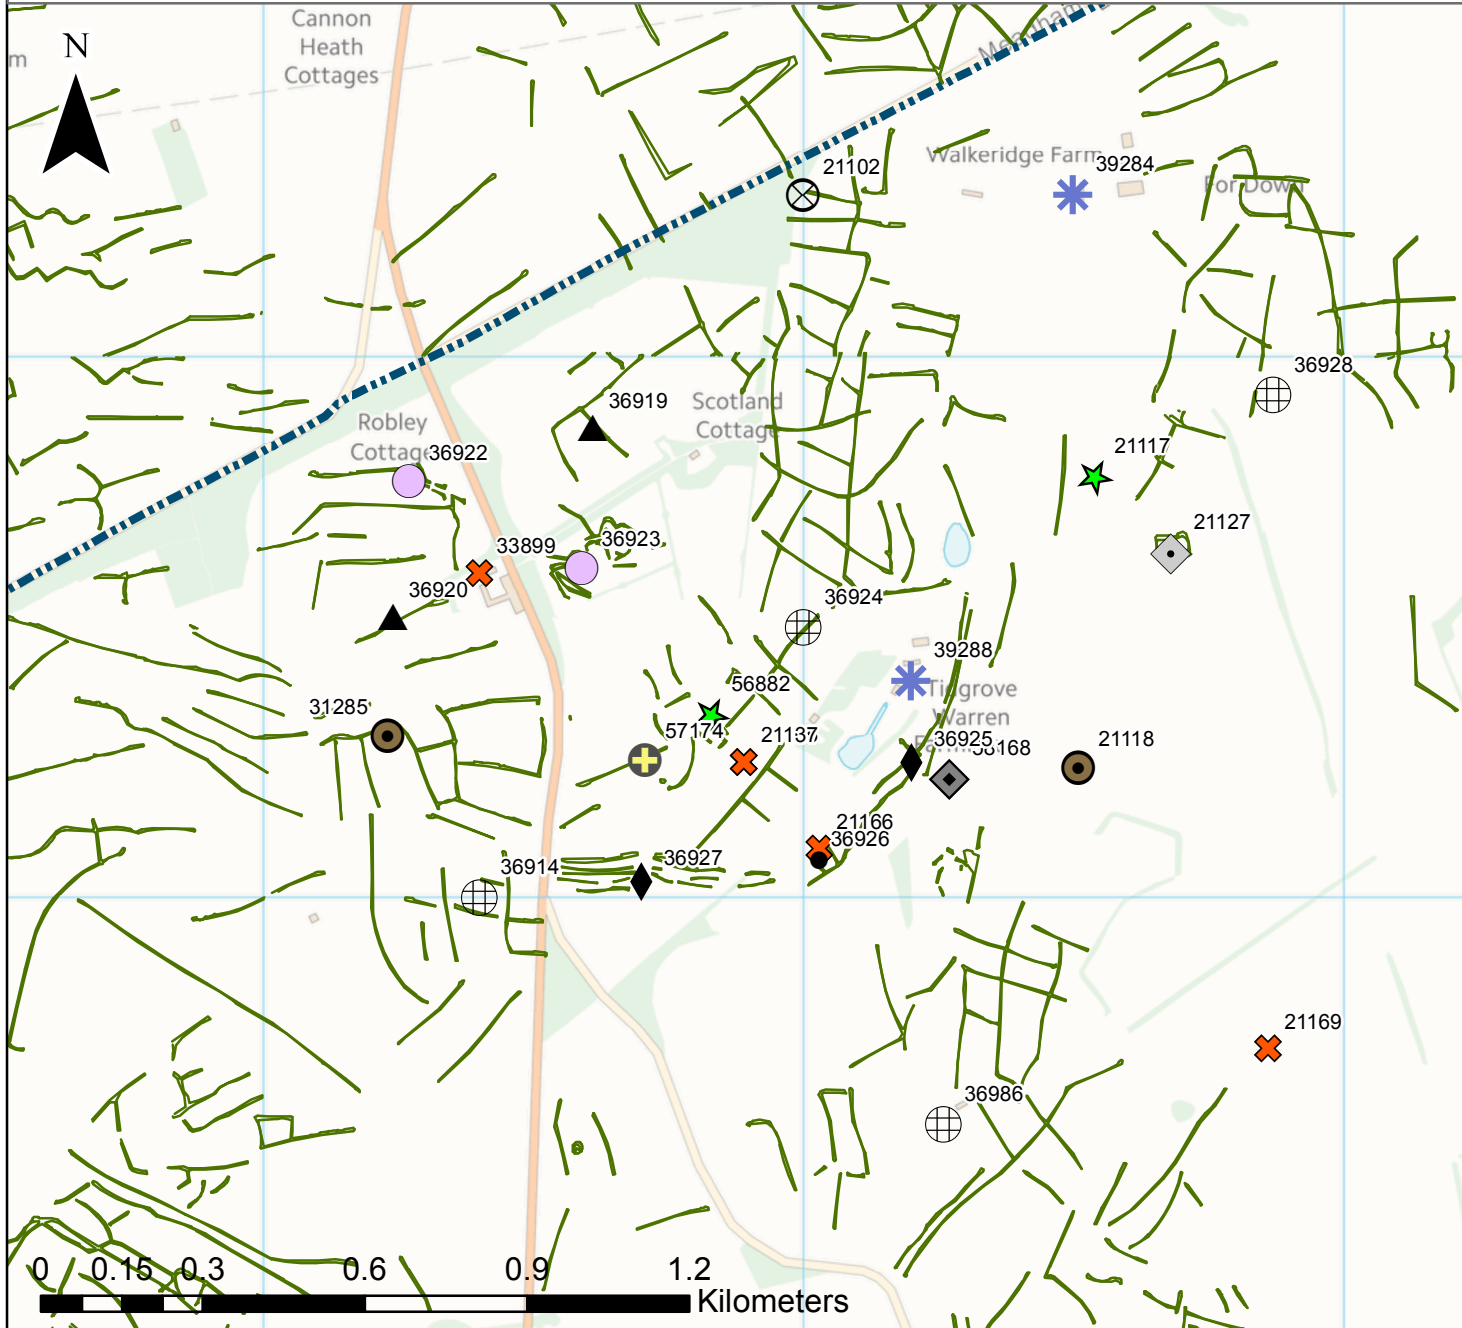

Archaeology in the vicinity of Tidgrove Warren Farm

Hampshire
County Council

Key

- BANJO ENCLOSURE
- BOWL BARROW
- CELLAR
- CELTIC FIELD SYSTEM
- DITCH
- FARMSTEAD
- FIELD SYSTEM
- FINDSPOT
- INHUMATION
- LINEAR FEATURE
- LYNCHET
- SETTLEMENT
- UNDERCROFT
- Cropmarks
- Roman Roads (Routes)

Contains Ordnance Survey data © Crown copyright and database right 2016
 © Environment Agency 2016. All Rights Reserved
 © Copyright Blom Aerofilms Ltd, 2013